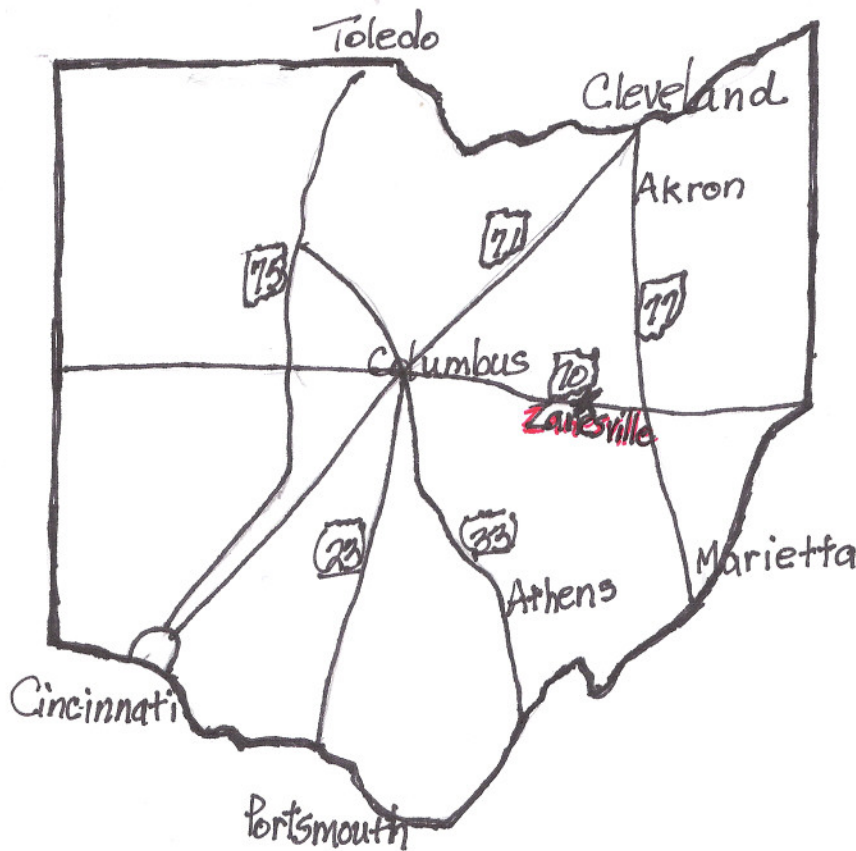

Zanesville Is So Easy to Reach!

The Ramada Inn is located off Exit 160 on I-70. Whether you are coming from the north, the south, the east or the west, it is accessible. The hotel is located 64 miles from Marietta, 60 miles from Columbus, 167 miles from Cincinnati, 128 miles from Dayton, and 84 miles from Akron.

Amenities include an indoor pool, sauna, fitness center, video games, ping pong and pool tables. The Buckeye Grill is located near the registration desk.

From the Toledo area, take I-75 south, turn south on 23, go to I-70, turn east to Zanesville. From the Cleveland area, take I-77 south to I-70 west, travel to Zanesville on I-70.

From Cincinnati, take I-71 north to I-70 east; Zanesville is only an hour away.

From Marietta, take I-77 north to I-70 west and Zanesville is only 20 minutes away.

From Portsmouth, take 23 north to I-70 east and travel to Zanesville.